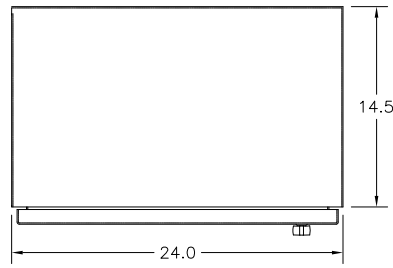

**SOLAR  
ELECTRIC  
SUPPLY, INC.**  
(877) 297-0014

TOP  
(STRUT NOT SHOWN)

FRONT  
(DOOR NOT SHOWN)

FRONT

SIDE

0.25 1.5-3.5  
0.25 1.5-3.5

BOTTOM  
(STRUT NOT SHOWN)