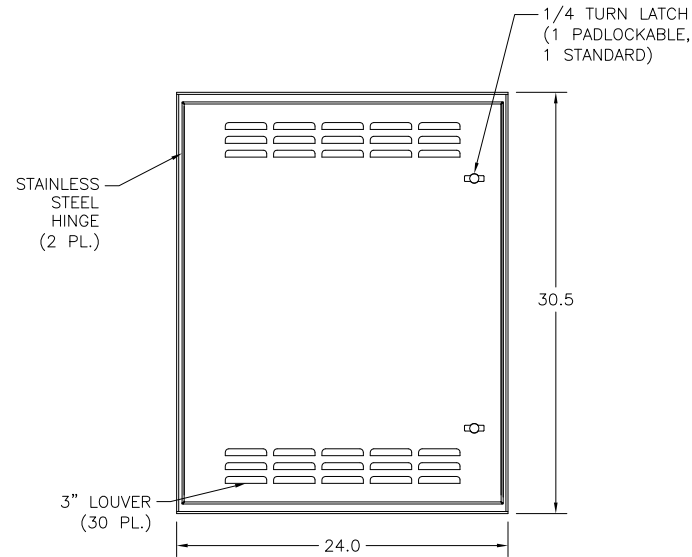

**SOLAR  
ELECTRIC  
SUPPLY, INC.**  
(877) 297-0014

TOP  
(STRUT NOT SHOWN)

FRONT  
(DOOR NOT SHOWN)

FRONT

SIDE

0.25 1.5-3.5  
0.25 1.5-3.5

BOTTOM  
(STRUT NOT SHOWN)