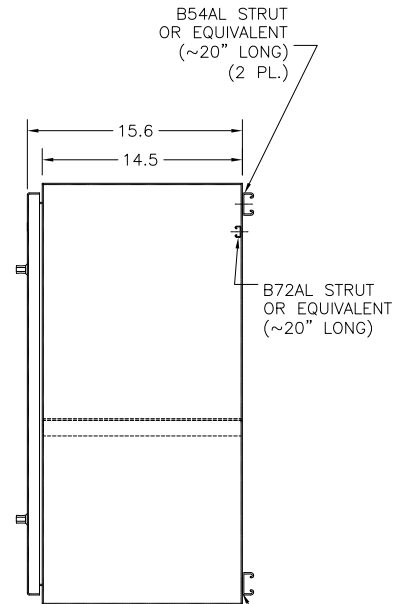

**SOLAR  
ELECTRIC  
SUPPLY, INC.**  
(877) 297-0014

TOP  
(STRUT NOT SHOWN)

FRONT  
(DOOR NOT SHOWN)

FRONT

SIDE

0.25 1.5-3.5  
0.25 1.5-3.5

BOTTOM  
(STRUT NOT SHOWN)