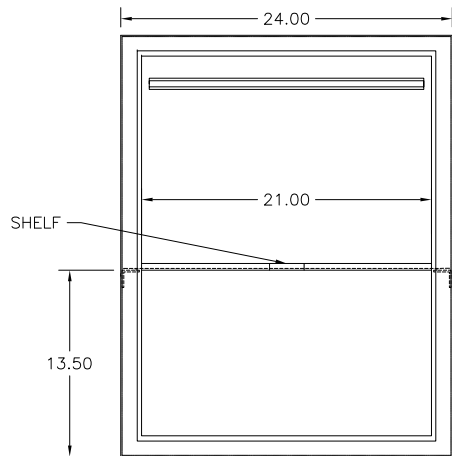

**SOLAR  
ELECTRIC  
SUPPLY, INC.**  
(877) 297-0014

TOP  
(STRUT NOT SHOWN)

FRONT  
(DOOR NOT SHOWN)

FRONT

SIDE

0.25 1.5-3.5  
0.25 1.5-3.5

BOTTOM  
(STRUT NOT SHOWN)