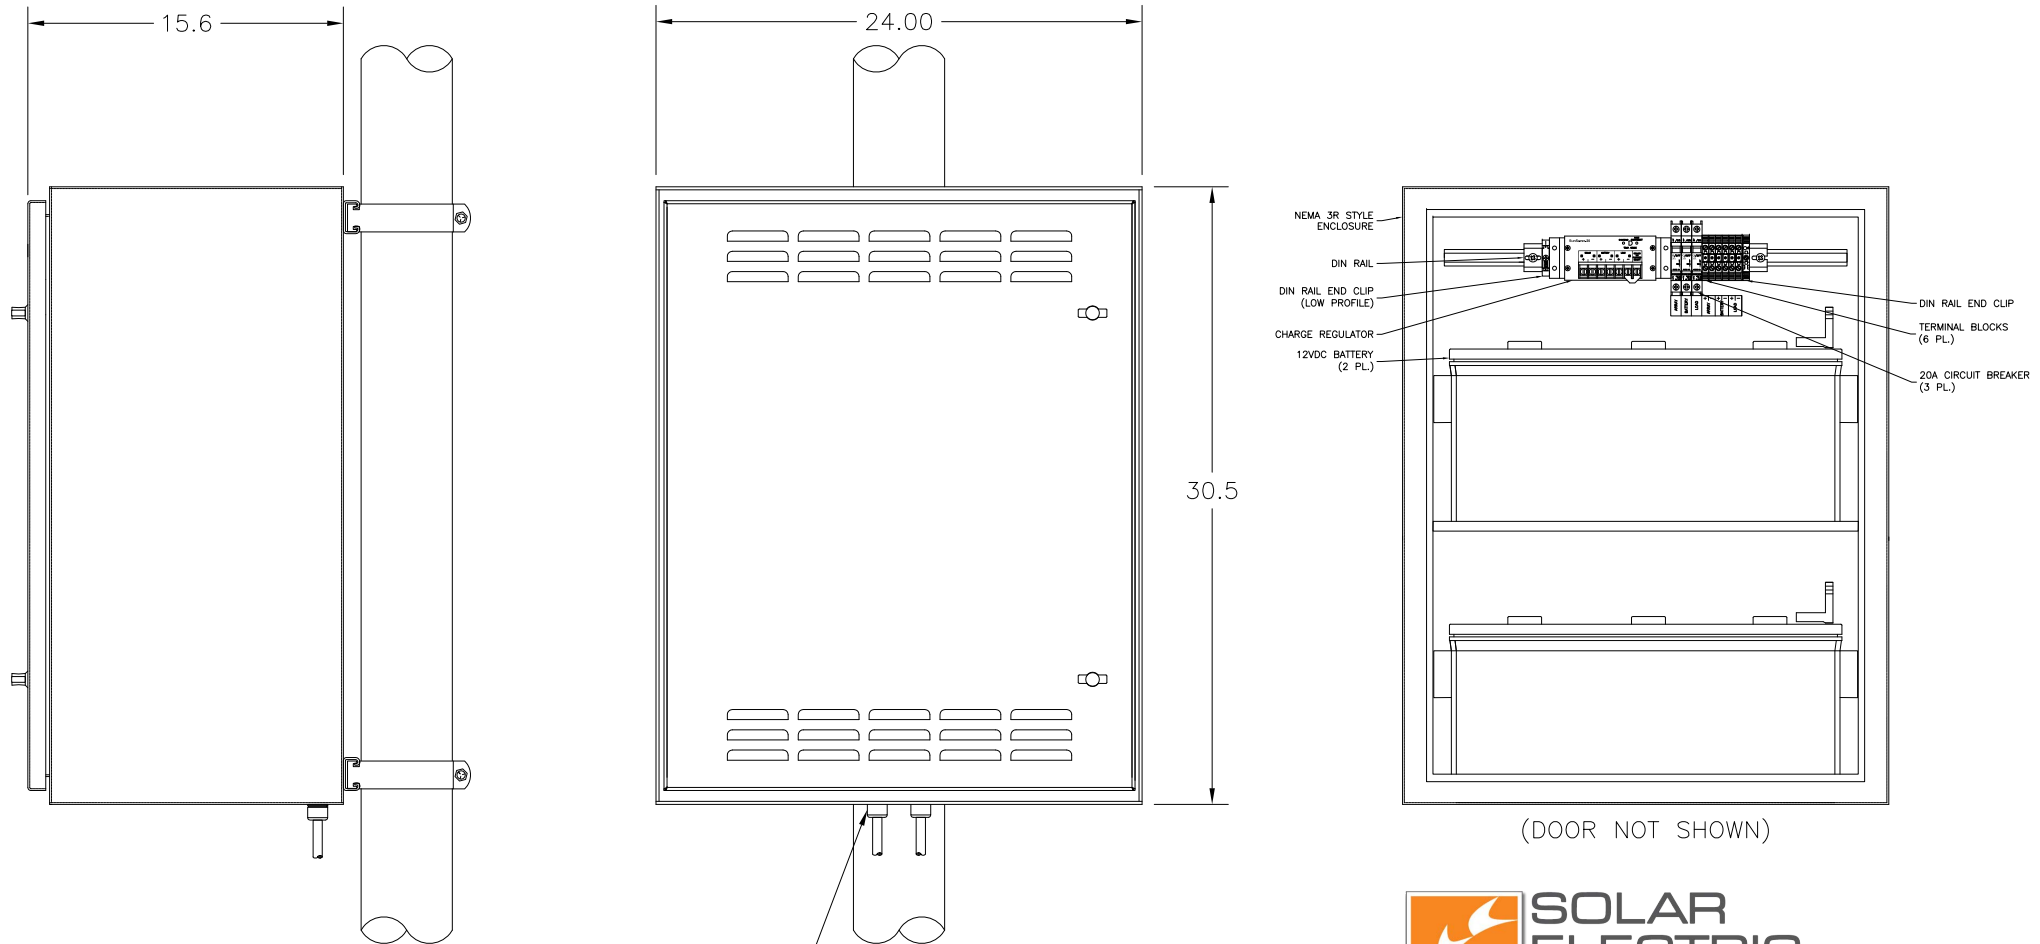

# Battery and Enclosure Component Layout

## AL-POL-2-G8DN Battery Enclosure

1/2" CONDUIT HOLE (2 PL.)  
(CONDUIT MAY BE PROVIDED SEPARATELY OR BY OTHERS)

**SOLAR  
ELECTRIC  
SUPPLY, INC.**

**Toll-free: (877) 297-0014**  
**[www.solarelectricsupply.com](http://www.solarelectricsupply.com)**