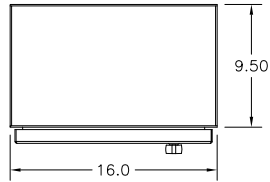

SOLAR
ELECTRIC
SUPPLY, INC.
(877) 297-0014

TOP

(STRUT NOT SHOWN)

BOTTOM

(STRUT NOT SHOWN)