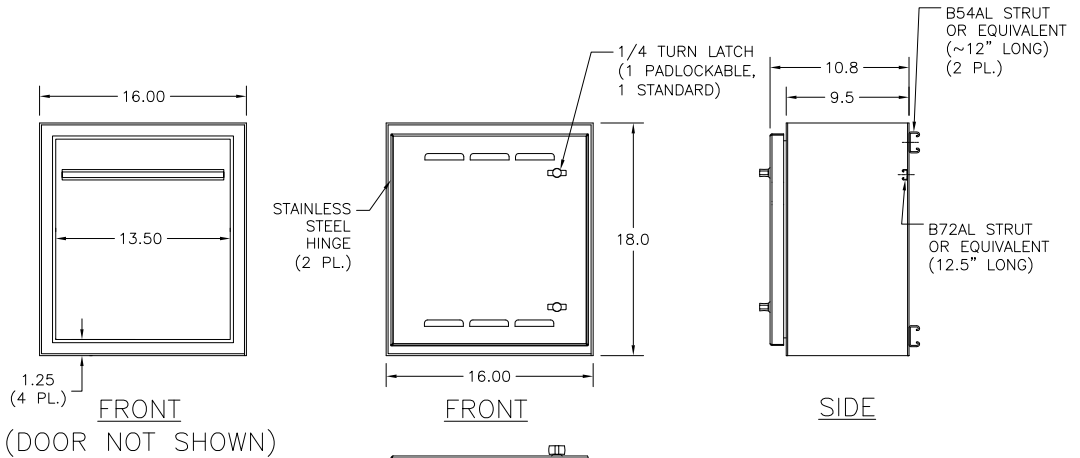

SOLAR
ELECTRIC
SUPPLY, INC.
(877) 297-0014

TOP

(STRUT NOT SHOWN)

BOTTOM

(STRUT NOT SHOWN)