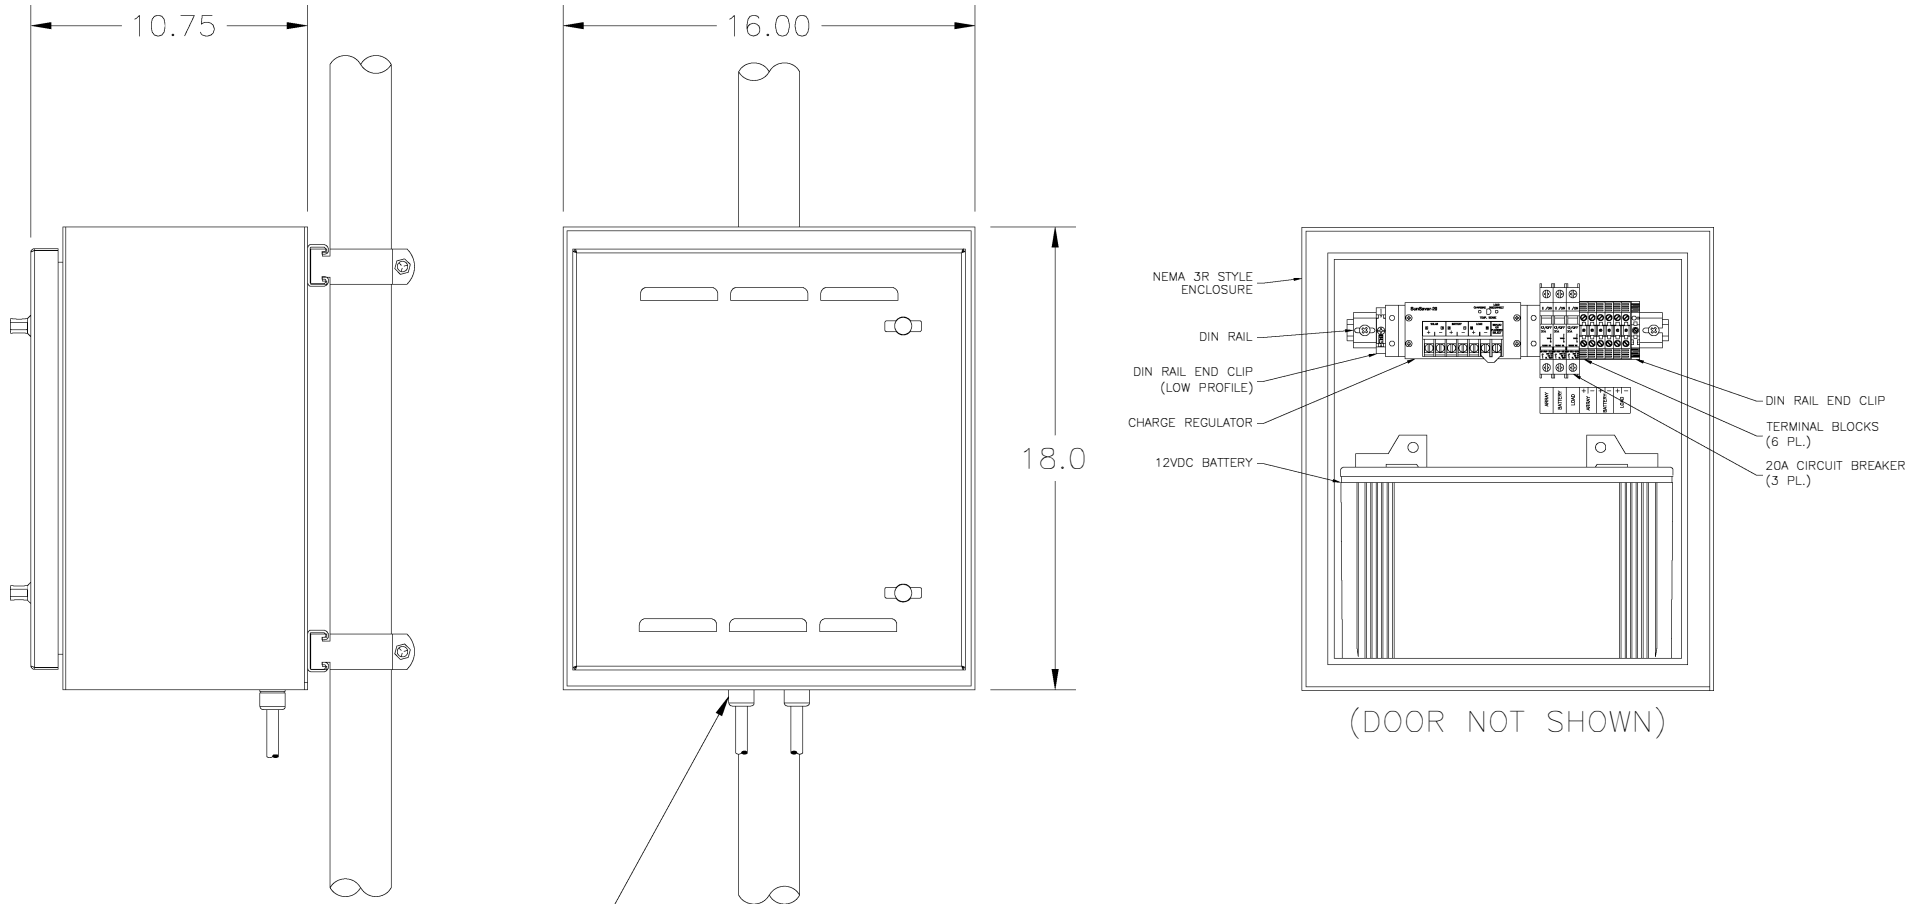

Battery and Enclosure Component Layout

AL-POL-1-G31N Small Battery Enclosure

1/2" CONDUIT HOLE (2 PL.)
(CONDUIT MAY BE
PROVIDED SEPARATELY
OR BY OTHERS)

Toll-free: (877) 297-0014
www.solarelectricsupply.com